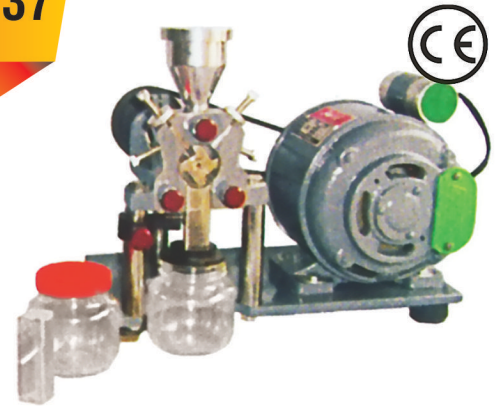

ICON INSTRUMENTS COMPANY

(Manufacturer of Laboratory Equipment)

IIC-137

WILLY MILL (ARTHUR H. THOMAS TYPE)

- Feature: MS/ CRC Sheet Cast steel chamber duly painted, recommended for milling for sample, animal hair, bones cotton seeds organic drug, Leather, tobacco Wheat & other material
- Designed for preparation of material for lab. Analyses without loss of moisture due to heating.
- With 2 Stationery blade & rotor.
- With 4 cutting edges.
- Sample introduces through hopper & Cover fitted with 1/4HP Motor.
- Three deliveries S. Steel sieves of 20, 40 & 60 mesh with plastic receiver.
- Removable glass plate forms the face of grinding chamber & Permit observation during operation.
- A jar placed at the lower & receives the milled powder.

Applications :

For Pharmaceutical Cotton Seeds, Leather & Wheat Industries

Model	IIC 137		IIC 137 A		IIC 137B	
Capacity mm	040 x 25mm		065 x 25mm		100 x 50mm	
Chamber	Cast Steel	S. Steel	Cast Steel	S. Steel	Cast Steel	S. Steel
Motor	1/4 HP		1/4 HP		1/4 HP	

Technical Parameters :

- Material : Cast Steel / S. Steel duly machined
 Power : 220/230V AC supply 50 HZ Single Phase
 Motor Capacity : 1/4HP heavy duty
 Duty Cycle : Continuous

VDRL ROTATOR (CLINICAL)

- Rubber Covered metal platform.
- Platform size 13" x 13" can take cavity slides.
- Platform can take blood bottles & flask by using springs holder / clamps.
- Fixed oscillation 180 RPM per minute.
- Suitable for VDRL Test.